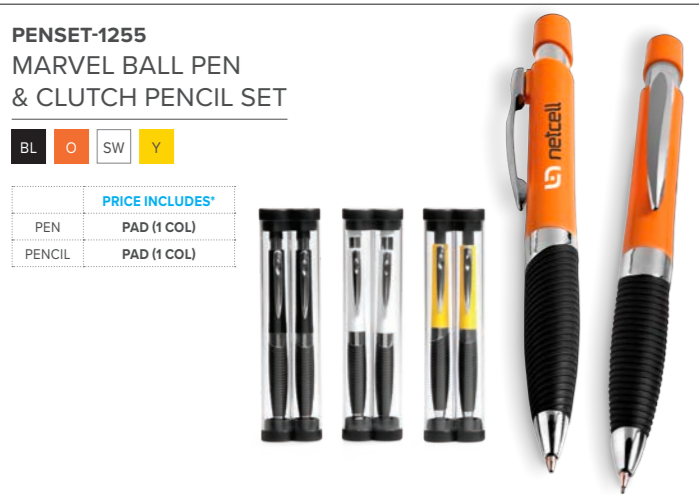

PRICE INCLUDES*
PAD (1 COL)

MAGNETIC BACK

PENSET-1860
ENVIRO ECO-LOGICAL
PEN & PENCIL SET

O R

PRICE INCLUDES*	
PEN	PAD (1 COL)
PENCIL	PAD (1 COL)

PENSET-1905
XANADU PEN & PENCIL SET

BL BU G T

PRICE INCLUDES*	
PEN	PAD (1 COL)
PENCIL	PAD (1 COL)

PEN-1328
MODULE STYLUS BALL PEN

BL BU R S

PRICE INCLUDES*	
PAD (1 COL)	

PLUNGE ACTION
EXTENDS PEN POINT
THROUGH STYLUS TIP

PEN-1550
CODEX STYLUS BALL PEN

SW

PRICE INCLUDES*	
PAD (1 COL)	

PLUNGE ACTION EXTENDS
PEN POINT THROUGH
STYLUS TIP

PENSET-1255
MARVEL BALL PEN
& CLUTCH PENCIL SET

BL O SW Y

PRICE INCLUDES*	
PEN	PAD (1 COL)
PENCIL	PAD (1 COL)

PEN-1664
SCRIPTIC NECK PEN

BL BU DGI N O R Y

PRICE INCLUDES*	
PAD (1 COL)	

PEN-47
SEMINAR
NECK PEN