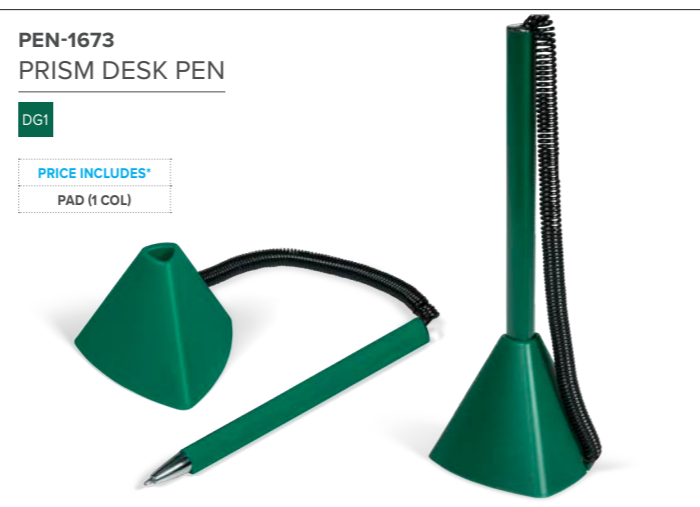

PEN-1673
PRISM DESK PEN

DGI

PRICE INCLUDES*	
PAD (1 COL)