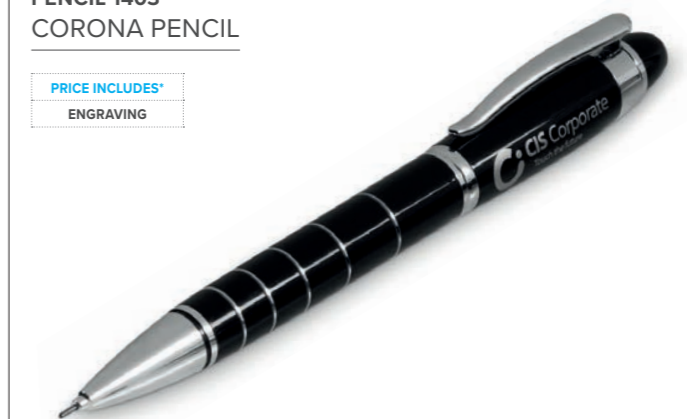

PRICE INCLUDES*
ENGRAVING

MM-003
MARKSMAN GRANDSTAND
BALL PEN

MARKSMAN

PRICE INCLUDES*
ENGRAVING

PENSET-1703
TEMPEST BALL PEN
& ROLLERBALL SET

PRICE INCLUDES*
BALL PEN ENGRAVING
ROLLERBALL ENGRAVING

PEN-1418
INSIGNIA BALL PEN

BL N

PRICE INCLUDES*
ENGRAVING

ENGRAVING WITH
MIRROR UNDERLAY

PEN-1400
MICHIGAN ROLLERBALL

BL

PRICE INCLUDES*
ENGRAVING
PAD (1 COL)

PEN-1408
CORONA BALL PEN

PRICE INCLUDES*
ENGRAVING

PENCIL-1403
CORONA PENCIL

PRICE INCLUDES*
ENGRAVING

PEN-78
CLASSICO BALL PEN

PRICE INCLUDES*
ENGRAVING

PEN-77
CLASSICO ROLLERBALL

PRICE INCLUDES*
ENGRAVING

PEN-604
FULCRUM BALL PEN

PRICE INCLUDES*
ENGRAVING