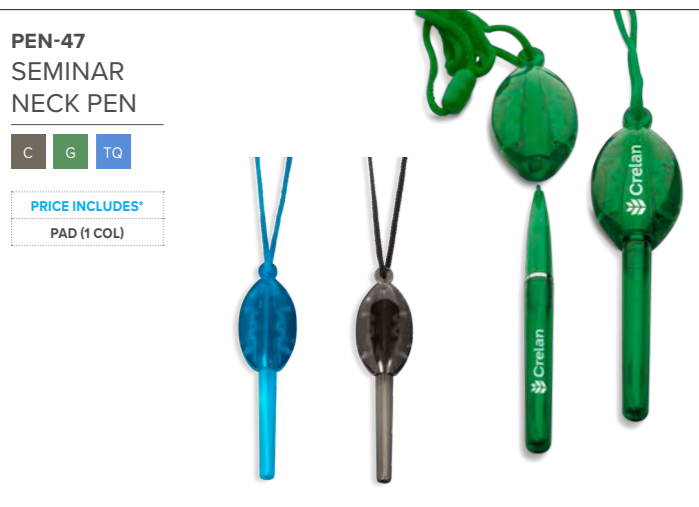

PEN-47
SEMINAR
NECK PEN

C G TQ

PRICE INCLUDES*	
PAD (1 COL)