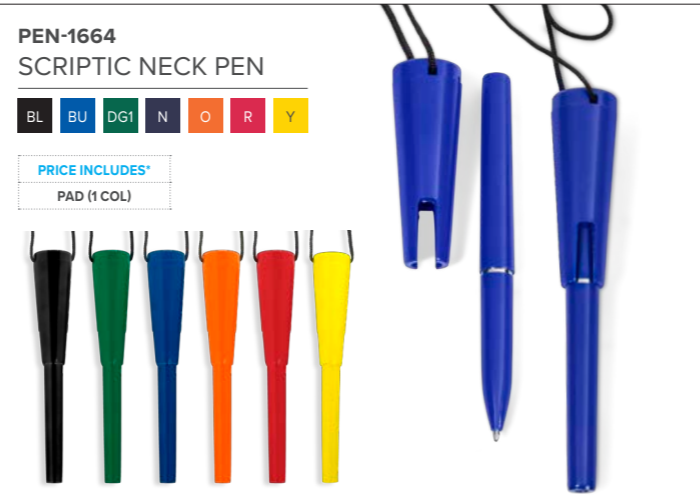

PEN-1328
MODULE STYLUS BALL PEN

BL BU R S

PRICE INCLUDES*	
PAD (1 COL)	

PLUNGE ACTION
EXTENDS PEN POINT
THROUGH STYLUS TIP

PEN-1550
CODEX STYLUS BALL PEN

SW

PRICE INCLUDES*	
PAD (1 COL)	

PLUNGE ACTION EXTENDS
PEN POINT THROUGH
STYLUS TIP

PENSET-1255
MARVEL BALL PEN
& CLUTCH PENCIL SET

BL O SW Y

PRICE INCLUDES*	
PEN	PAD (1 COL)
PENCIL	PAD (1 COL)

PEN-1664
SCRIPTIC NECK PEN

BL BU DGI N O R Y

PRICE INCLUDES*	
PAD (1 COL)	

PEN-47
SEMINAR
NECK PEN